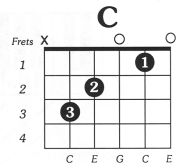

Reignite - Mass Effect / Shepard Tribute by Malukah

** I play the D chord in the intro and verse using the C chord shape, just sliding it two frets higher, and avoid hitting the high E string. I play a normal D in the chorus.
**

Intro (Leaving Earth)

Em C D Em

Verse 1

Em C D Em
 Hope can drown lost in thunderous sound
 Em C D Em
 Fear can claim what little faith remains

Pre-Chorus (I Was Lost Without You)

Em C Bm A
 But I carry strength from souls now gone
 Em C Bm
 They won't let me give in